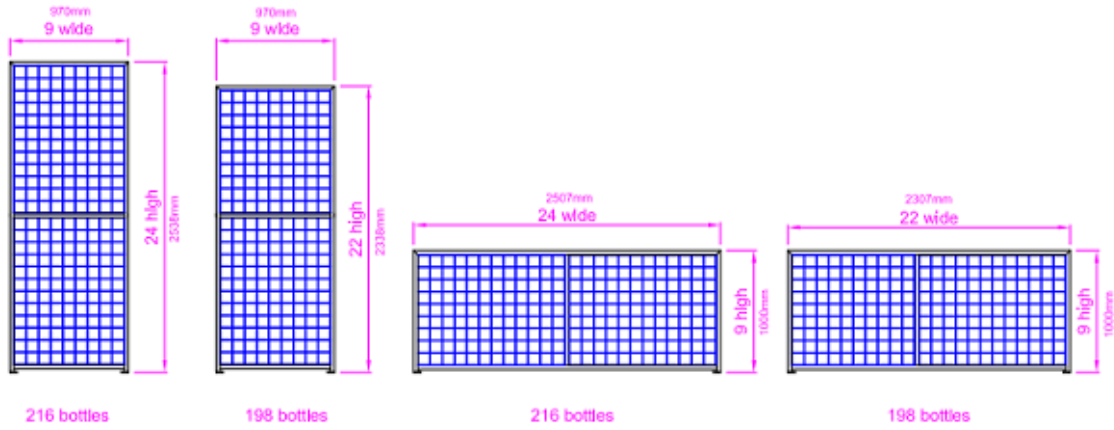

INDI RACKING – STANDARD SIZING

LARGE

SMALL