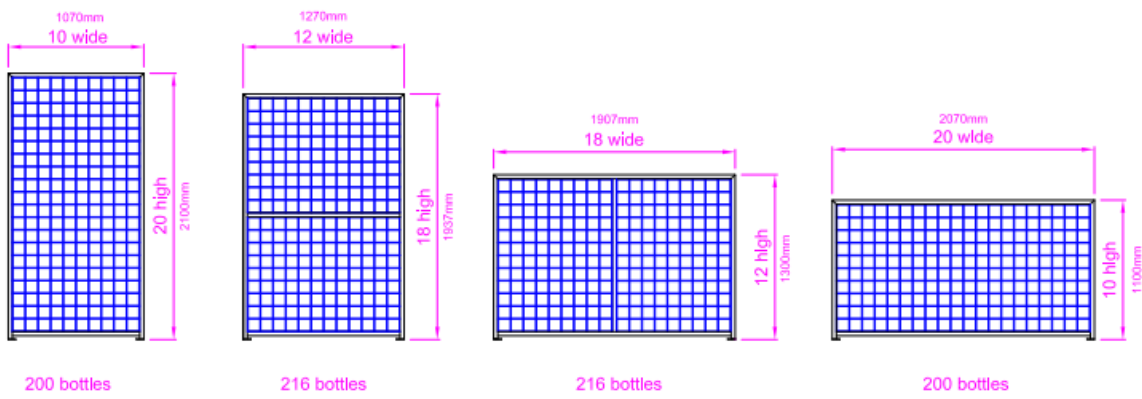

INDI RACKING – STANDARD SIZING

LARGE

SMALL