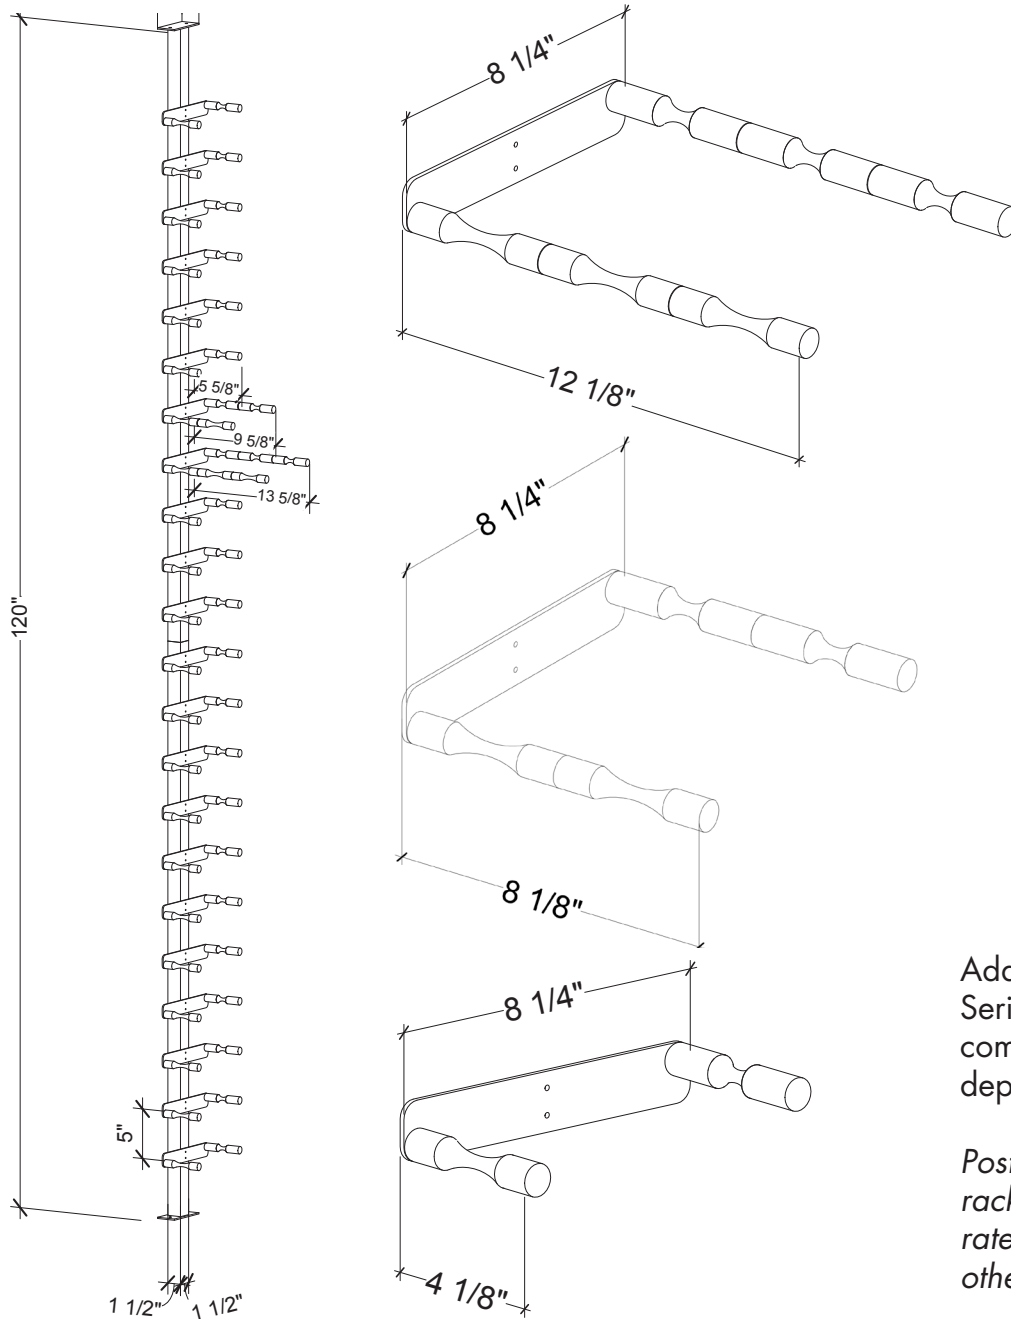

Vino Series Post

Specs for VS-FCP (1 side of racking)

Add 1.5" to Vino Series Plate/Rack combo for total depth.

Post, Plates & and racks sold separately unless noted otherwise.

VINTAGEVIEW®
MOVING WINE STORAGE FORWARD